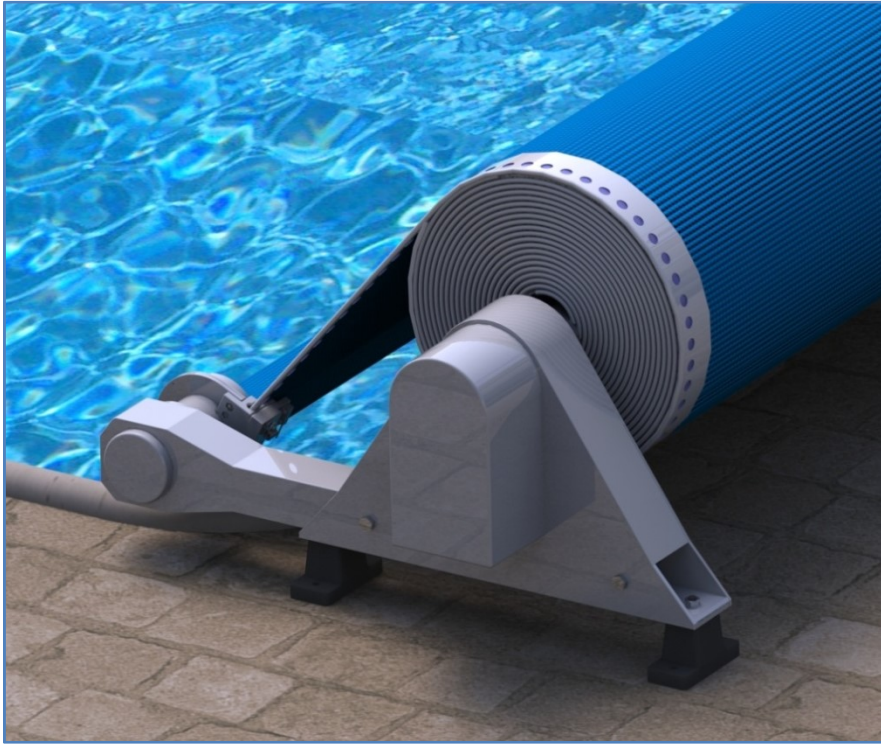

COVERS *in Play*

Auto Pool Reel®

Welcome to the world of Covers in Play Where function meets form and leisure becomes luxury.

Introducing the world's only fully automatic, hands free, retractable pool cover roller system. The Auto Pool Reel®

Allows your pool cover to be totally hands free, trackless, self deploying, self retracting, with no manual cranking, no pulling, no strings or cables.

Hands Free

Fully Automatic

At the push of a button

Design Features

- State of the art electric drive system
- Built in microchip controller
- Trackless system
- Plugs in to a 115 VAC GFCI outlet
- Accommodates covers up to 20' x 40'

Benefits

- Fully Automatic, electric safety switch
- No pulling, no pushing, no strings
- Saves time, saves energy, saves heat
- No tracks, self guiding
- Simple Touch Deployment System, anyone can do it