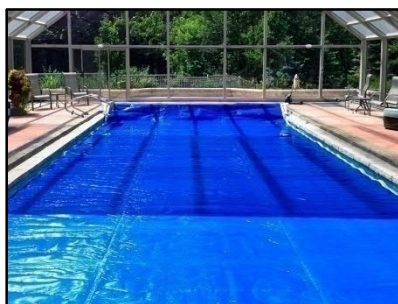

Allows your pool cover to be totally hands free, trackless, self deploying, self retracting, with no manual cranking, no pulling, no strings or cables.

Hands Free

Fully Automatic

At the push of a button

Design Features

- State of the art electric drive system
- Built in microchip controller
- Trackless system
- Plugs in to a 115 VAC GFCI outlet
- Fits pool covers up to 20' x 40'

Benefits

- Fully Automatic, electric safety switch
- No pulling, no pushing, no strings
- Saves time, saves energy, saves heat
- No tracks, self guiding
- Simple Touch Deployment System, anyone can do it