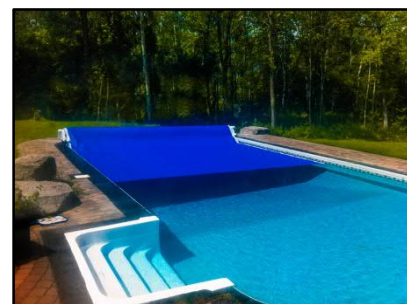

Warranty

Auto Pool Reel comes with a 2 year warranty.

For additional warranty details, please [contact us](#)

Phone: 905-589-3000

Email: info@coversinplay.com

www.autopoolreel.com