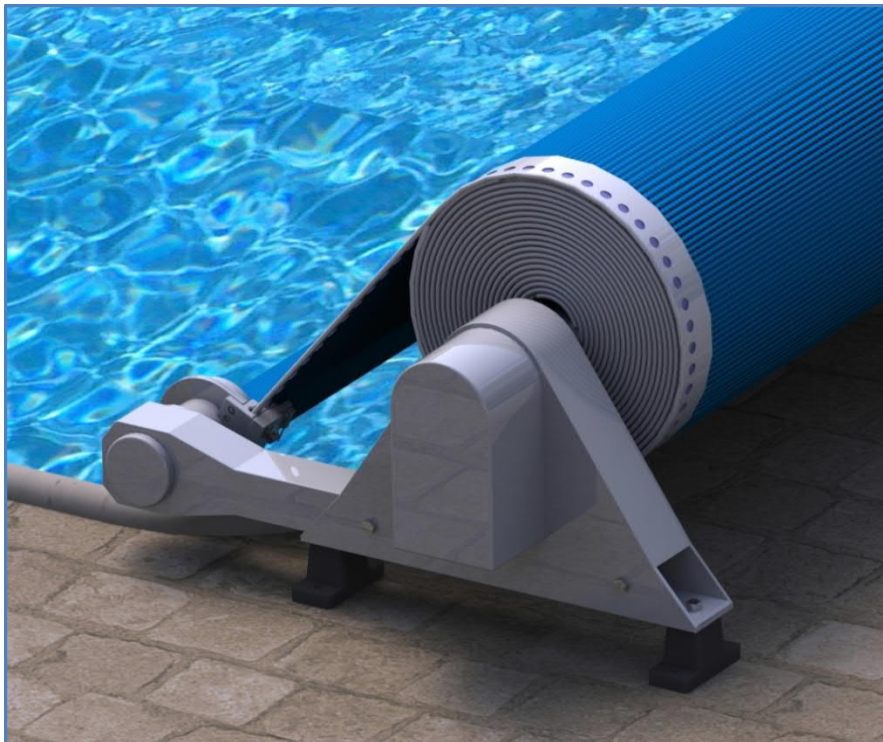

COVERS in Play

Auto Pool Reel®

Welcome to the world of Covers in Play Where function meets form and leisure becomes luxury.

Introducing the world's only fully automatic, hands free, retractable pool cover roller system. The Auto Pool Reel®

Allows your pool cover to be totally hands free, trackless, self deploying, self retracting, with no manual cranking, no pulling, no strings or cables.

Hands Free

Fully Automatic

At the push of a button

Design Features

- State of the art electric drive system
- Built in microchip controller
- Trackless system
- Plugs in to a 115 VAC GFCI outlet
- Fits pool covers up to 20' x 40'

Benefits

- Fully Automatic, electric safety switch
- No pulling, no pushing, no strings
- Saves time, saves energy, saves heat
- No tracks, self guiding
- Simple Touch Deployment System, anyone can do it